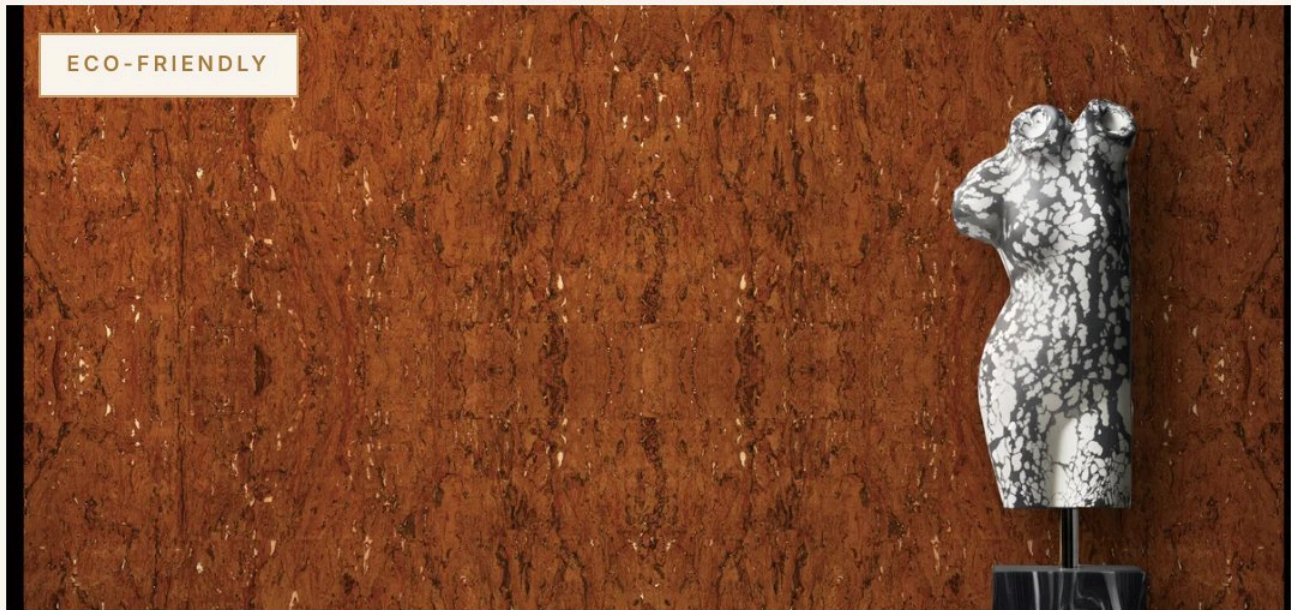

REPRESENTATIVE TONES · CUSTOM ON REQUEST