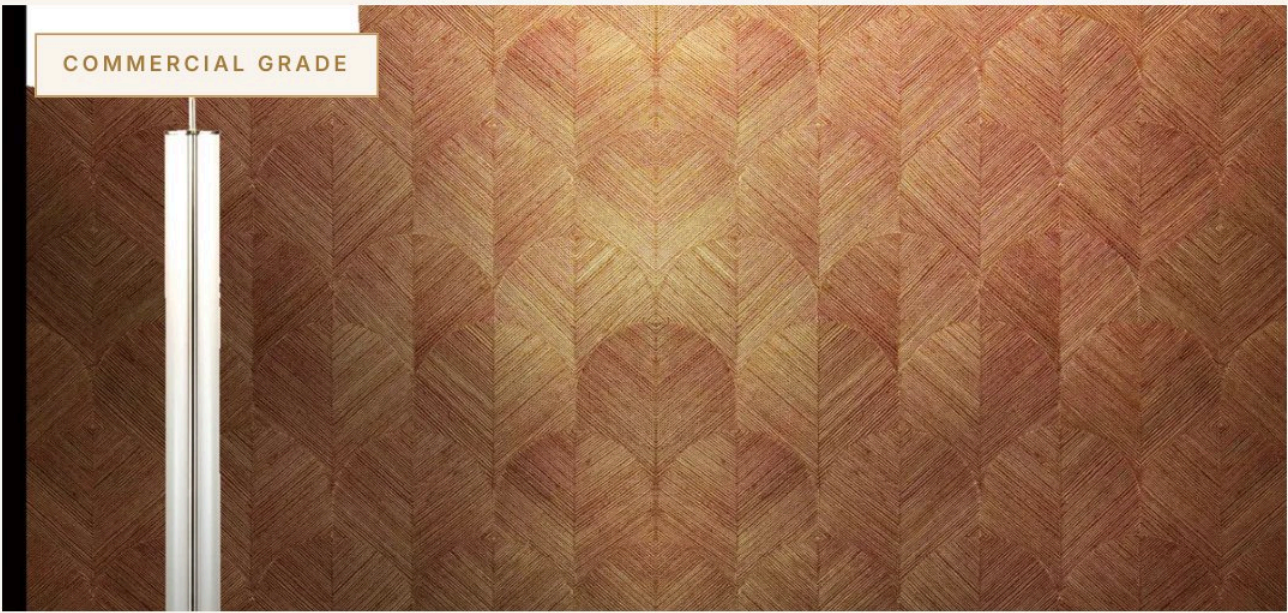

REPRESENTATIVE COLORWAYS · CUSTOM ON REQUEST