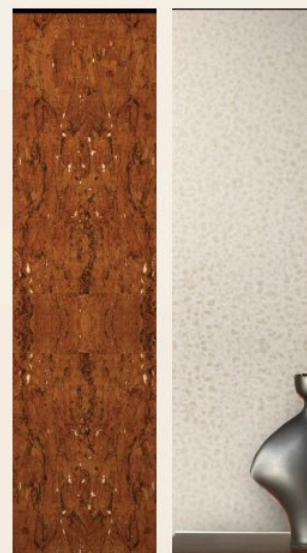

MASTER CATALOG · B2B EDITION

Premium Natural Wallcoverings, Direct from China.

Your sourcing partner for grasscloth, sisal, wood veneer, gold foil, cork and mica wallcoverings. Serving distributors, designers and hospitality projects in the US, Europe and Asia-Pacific.

EDITION

2026 Q2

ORIGIN

Chengdu, China

MATERIAL LINES

Six

EXPORT MARKETS

US · EU · APAC